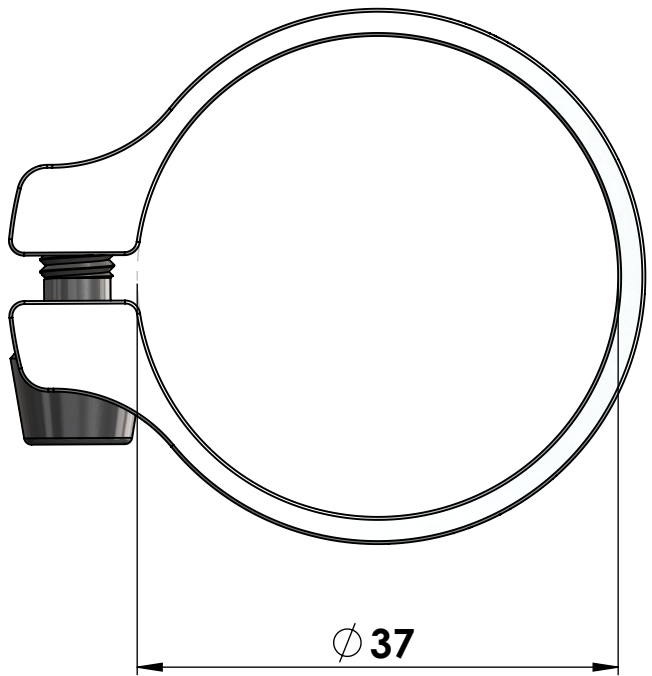

CRUEL COMPONENTS

TORQUING SYSTEM BY TITANIUM BOLT T25

SEAT CLAMP ALLUMINUM 7075 T6

MODEL: SEAT CLAMP $\phi 37$ MM