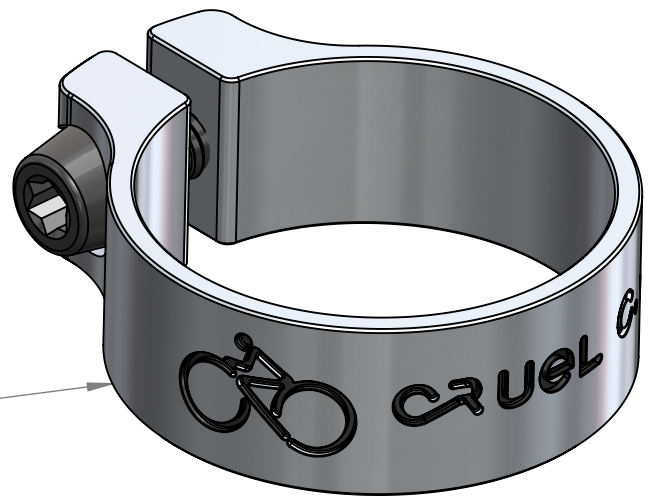

CRUEL COMPONENTS

TORQUING SYSTEM BY TITANIUM BOLT T25

SEAT CLAMP ALLUMINUM 7075 T6

MODEL: SEAT CLAMP $\phi 37$ MM