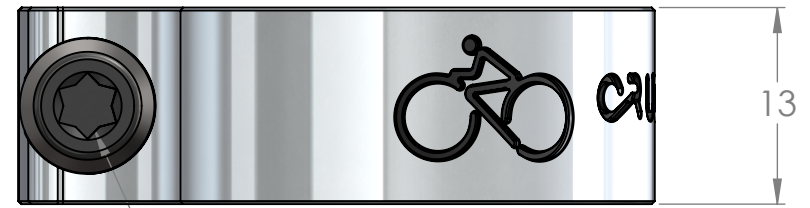

CRUEL COMPONENTS

TORQUING SYSTEM BY TITANIUM BOLT T25

SEAT CLAMP ALLUMINUM 7075 T6

MODEL: SEAT CLAMP $\phi 37$ MM