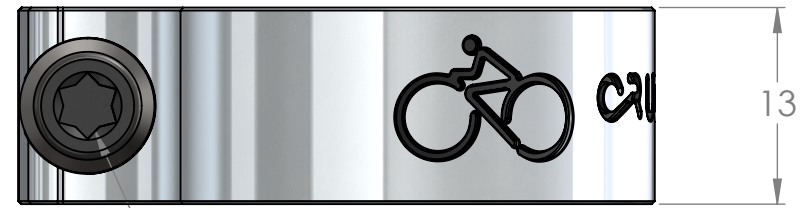

CRUEL COMPONENTS

TORQUING SYSTEM BY TITANIUM BOLT T25

SEAT CLAMP ALLUMINUM 7075 T6

MODEL: SEAT CLAMP $\phi 34.9$ MM