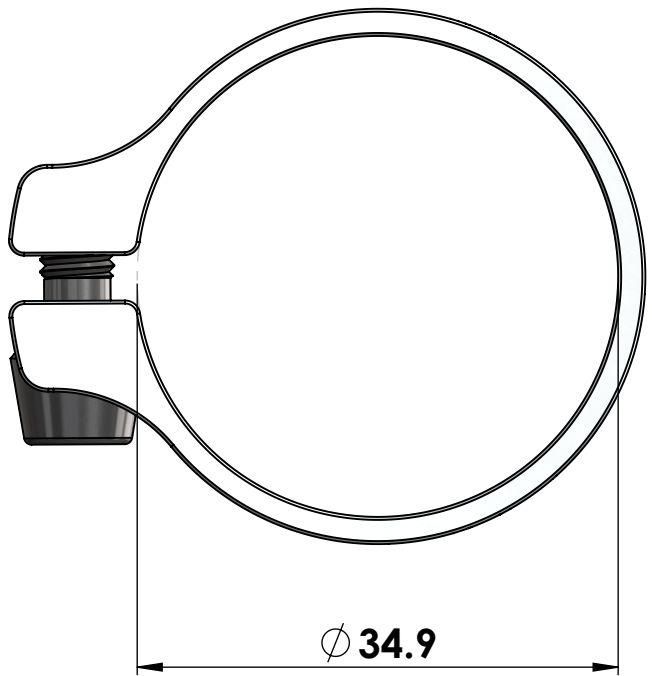

CRUEL COMPONENTS

TORQUING SYSTEM BY TITANIUM BOLT T25

SEAT CLAMP ALLUMINUM 7075 T6

MODEL: SEAT CLAMP $\phi 34.9$ MM