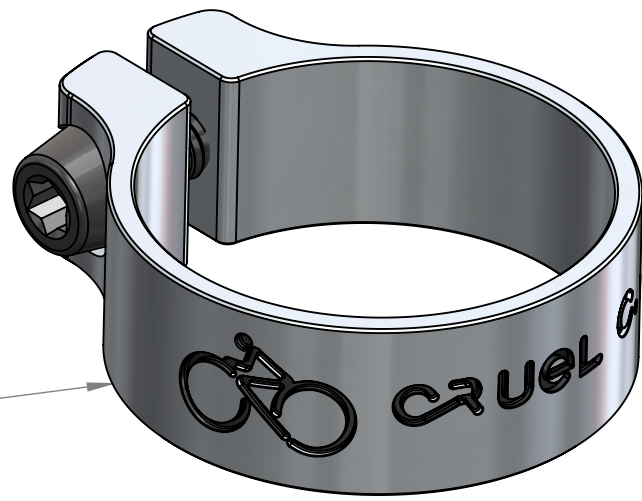

CRUEL COMPONENTS

TORQUING SYSTEM BY TITANIUM BOLT T25

SEAT CLAMP ALLUMINUM 7075 T6

MODEL: SEAT CLAMP $\phi 34.9$ MM