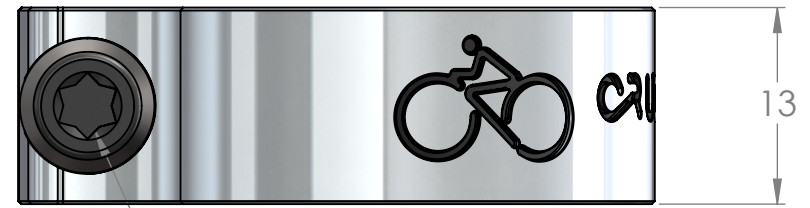

CRUEL COMPONENTS

TORQUING SYSTEM BY TITANIUM BOLT T25

SEAT CLAMP ALLUMINUM 7075 T6

MODEL: SEAT CLAMP $\phi 31.8$ MM