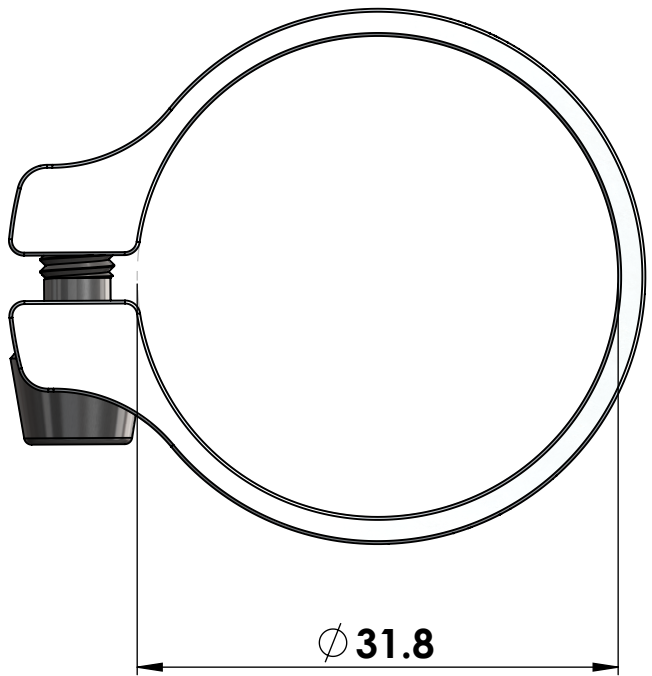

CRUEL COMPONENTS

TORQUING SYSTEM BY TITANIUM BOLT T25

SEAT CLAMP ALLUMINUM 7075 T6

MODEL: SEAT CLAMP $\phi 31.8$ MM