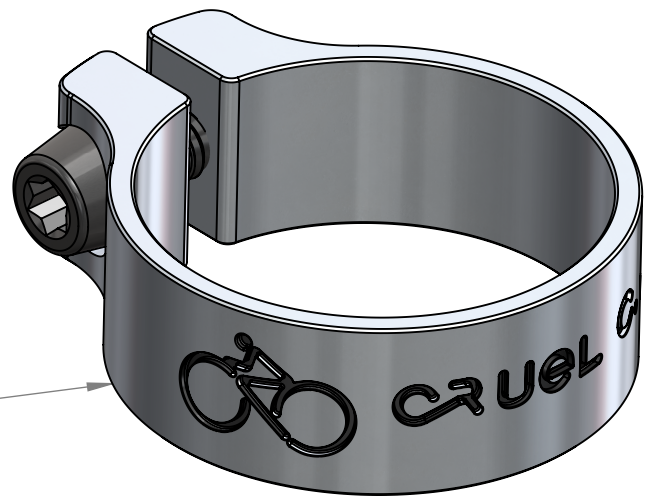

CRUEL COMPONENTS

TORQUING SYSTEM BY TITANIUM BOLT T25

SEAT CLAMP ALLUMINUM 7075 T6

MODEL: SEAT CLAMP $\phi 31.8$ MM