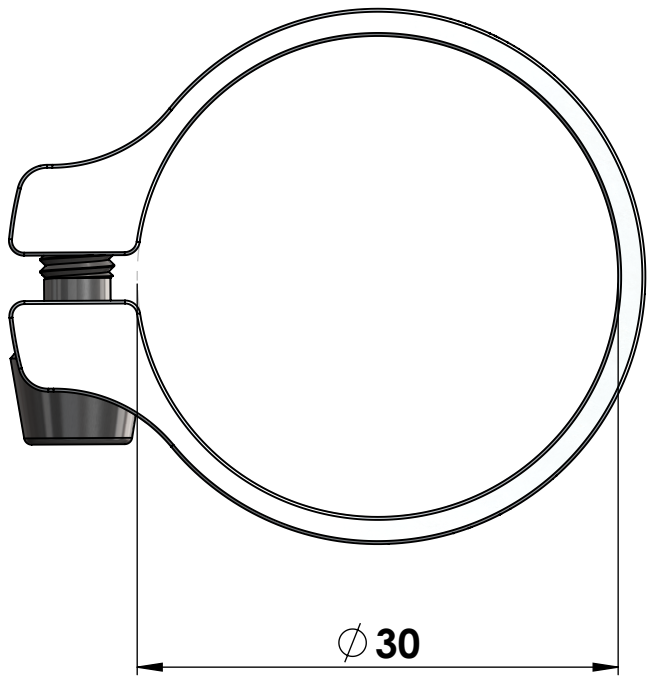

CRUEL COMPONENTS

TORQUING SYSTEM BY TITANIUM BOLT T25

SEAT CLAMP ALLUMINUM 7075 T6

MODEL: SEAT CLAMP $\phi 30$ MM