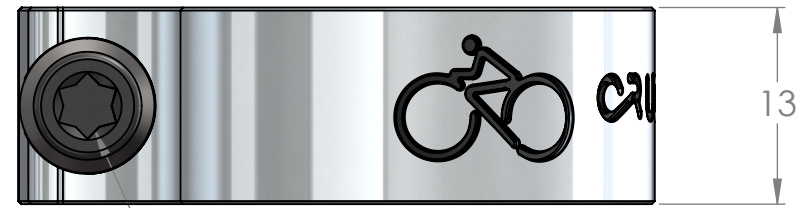

CRUEL COMPONENTS

TORQUING SYSTEM BY TITANIUM BOLT T25

SEAT CLAMP ALLUMINUM 7075 T6

MODEL: SEAT CLAMP $\phi 30$ MM