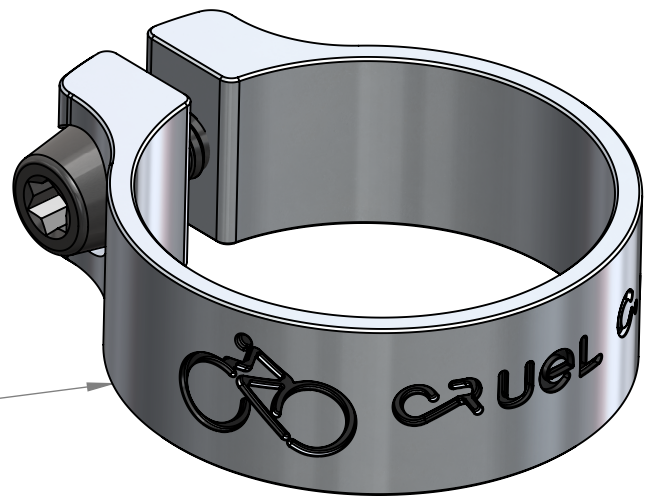

CRUEL COMPONENTS

TORQUING SYSTEM BY TITANIUM BOLT T25

SEAT CLAMP ALLUMINUM 7075 T6

MODEL: SEAT CLAMP $\phi 30$ MM