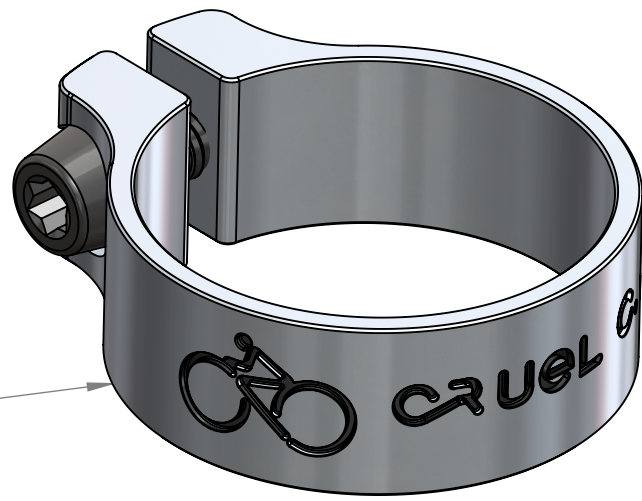

CRUEL COMPONENTS

TORQUING SYSTEM BY TITANIUM BOLT T25

SEAT CLAMP ALLUMINUM 7075 T6

MODEL: SEAT CLAMP ϕ 30.9 MM