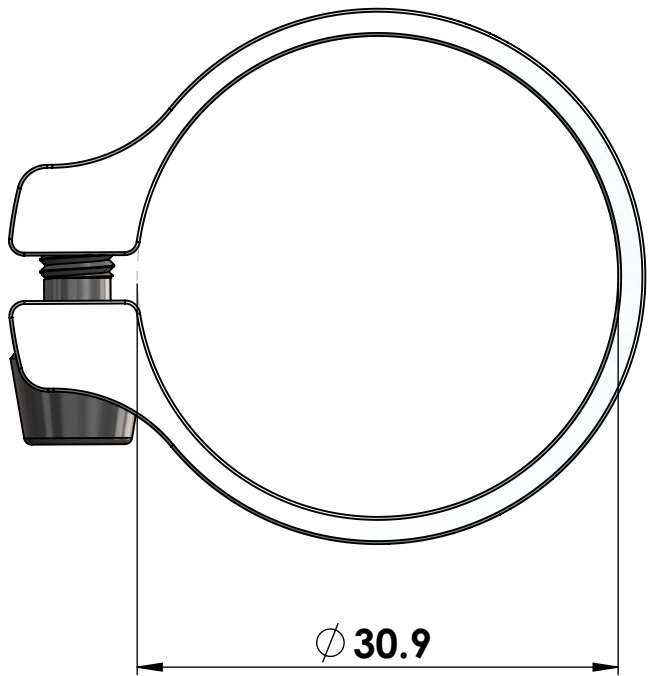

CRUEL COMPONENTS

TORQUING SYSTEM BY TITANIUM BOLT T25

SEAT CLAMP ALLUMINUM 7075 T6

MODEL: SEAT CLAMP ϕ 30.9 MM