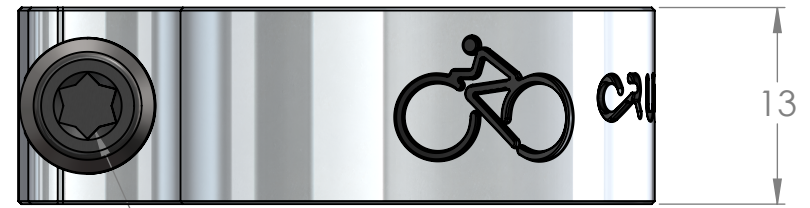

CRUEL COMPONENTS

TORQUING SYSTEM BY TITANIUM BOLT T25

SEAT CLAMP ALLUMINUM 7075 T6

MODEL: SEAT CLAMP ϕ 30.9 MM