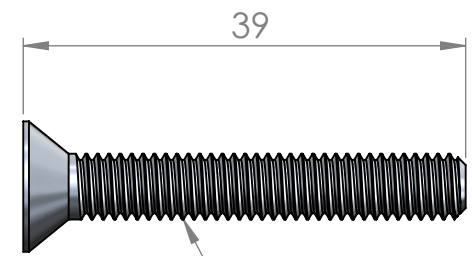

CRUEL COMPONENTS

HEADSET TOP CAP ALLUMINUM 7075 T6

TORQUING SYSTEM BY TORX T25

ALLUMINUM 7075 T6 BOLT

MODEL: HEADSET TOP CAP