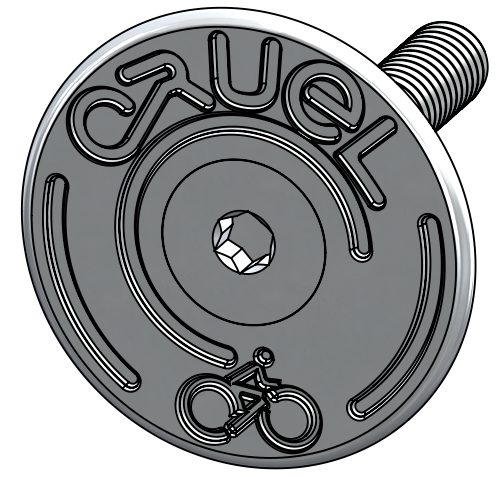

CRUEL COMPONENTS

HEADSET TOP CAP ALLUMINUM 7075 T6

TORQUING SYSTEM BY TORX T25

ALLUMINUM 7075 T6 BOLT

MODEL: HEADSET TOP CAP